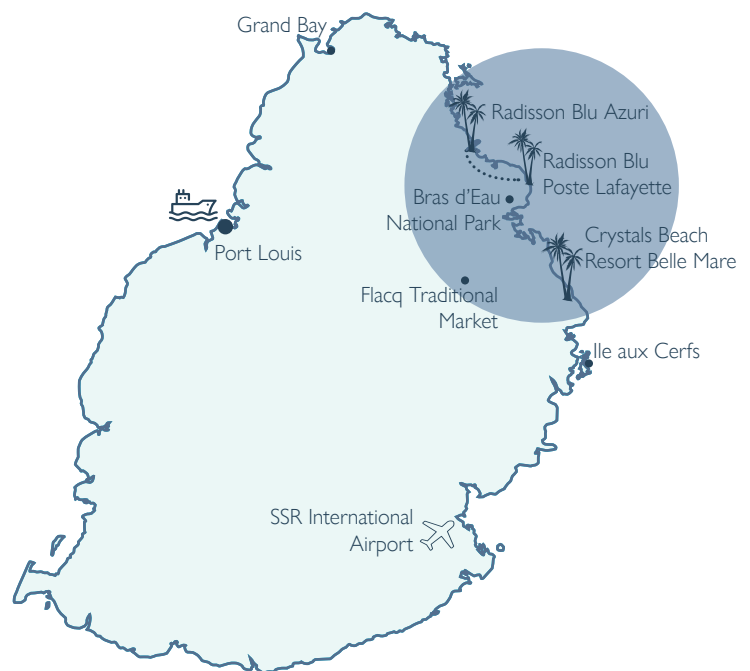

THE BLU DIFFERENCE

1. Set on a pristine white beach framed by the preserved turquoise lagoon of the north-east coast of Mauritius.
2. Adult-Only resort with a unique array of services exclusively designed for honeymooners & couples.
3. Newly redesigned rooms with breathtaking views of the ocean or lush garden landscapes, offering a refined setting for pure relaxation.
4. A unique and exclusive snorkelling trail to discover the wonders of the preserved marine life right in front of the resort.
5. "Blu Passport" - Enjoy access to 10 restaurants, bars, and activities across both Radisson Blu resorts, with complimentary inter-hotel transfers ensuring a hassle-free journey.
6. Green Key Certified.