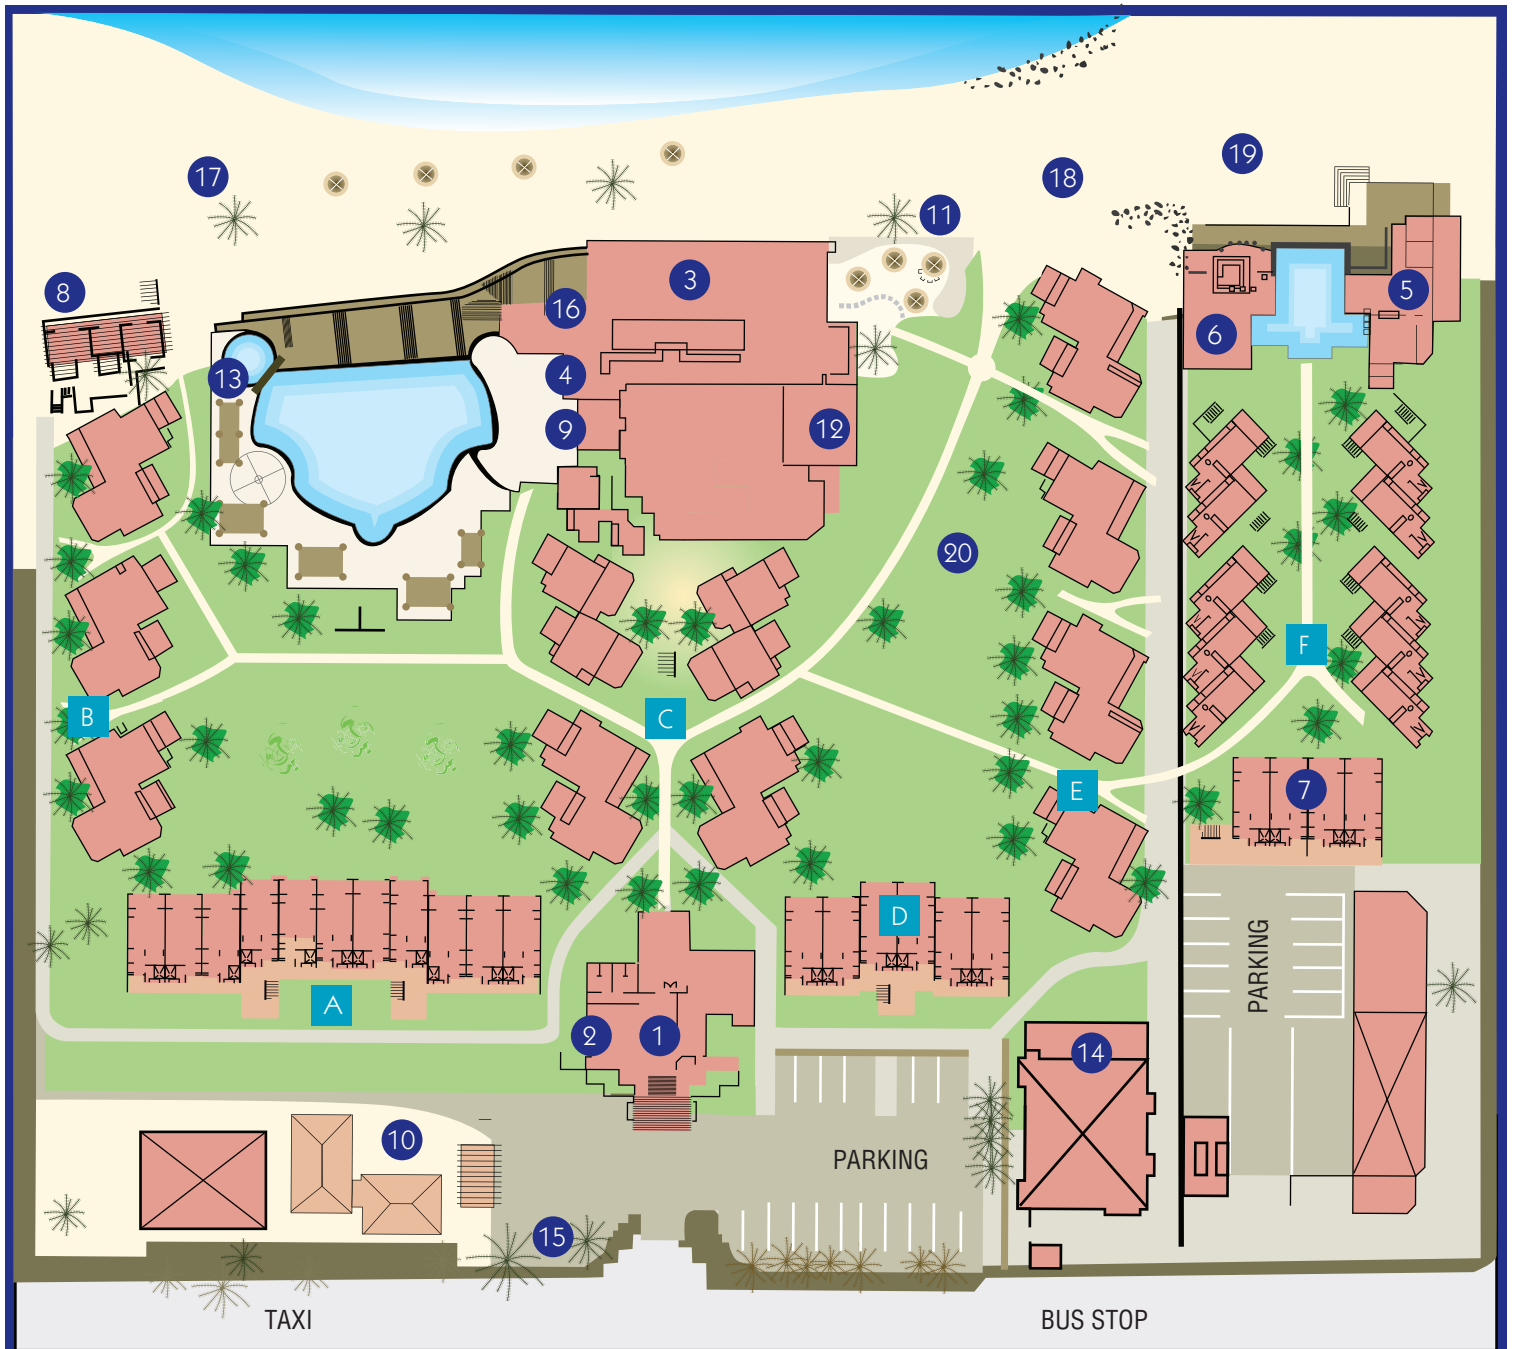

# HOTEL MAP / PLAN DE L'HOTEL

- |   |                      |
|---|----------------------|
| 1 Reception & Information                                 | Ext 8007             |
| 2 Internet Corner / Coin Internet                         |                      |
| 3 Senses restaurant                                       | Ext 8021             |
| 4 Footloose bar   | Ext 8019             |
| 5 Sandy Lane Grill restaurant<br>(for reservations)       | Ext 8021<br>Ext 8028 |
| 6 Lazy Pool bar   | Ext 8028             |
| 7 Privilege rooms / Chambres Privilage                    |                      |
| 8 Seven Colours wellness lounge                           | Ext 8025             |
| 9 Blue Earth shop / Blue Earth boutique                   | Ext 8023             |
| 10 Gymnasium & Games /<br>Salle de remise en forme & Jeux |                      |
| 11 Kayak & pedalo area                                    |                      |
| 12 Timomo kids club / Timomo mini club                    | Ext 8022             |
| 13 Kids pool / Piscine enfants                            |                      |
| 14 Laundry service area / Service de blanchisserie        | Ext 8012             |

- |   |
|---|
| 15 Bicycles corner / Coin bicyclettes                             |
| 16 Pancakes area / Coin crêpes                                    |
| 17 Sunset area / Couché de soleil                                 |
| 18 Barefoot wedding area / Mariage "Pied-nus"                     |
| 19 Private dinner moments / Diner intime<br>(lobster / langouste) |
| 20 Yoga area / Espace Yoga  |

## ROOM INDEX / SITUATION DES CHAMBRES

A : Rooms / chambres	1000
B : Rooms / chambres	2000
C : Rooms / chambres	3000
D : Rooms / chambres	4000
E : Rooms / chambres	5000
F : Rooms / chambres	6000