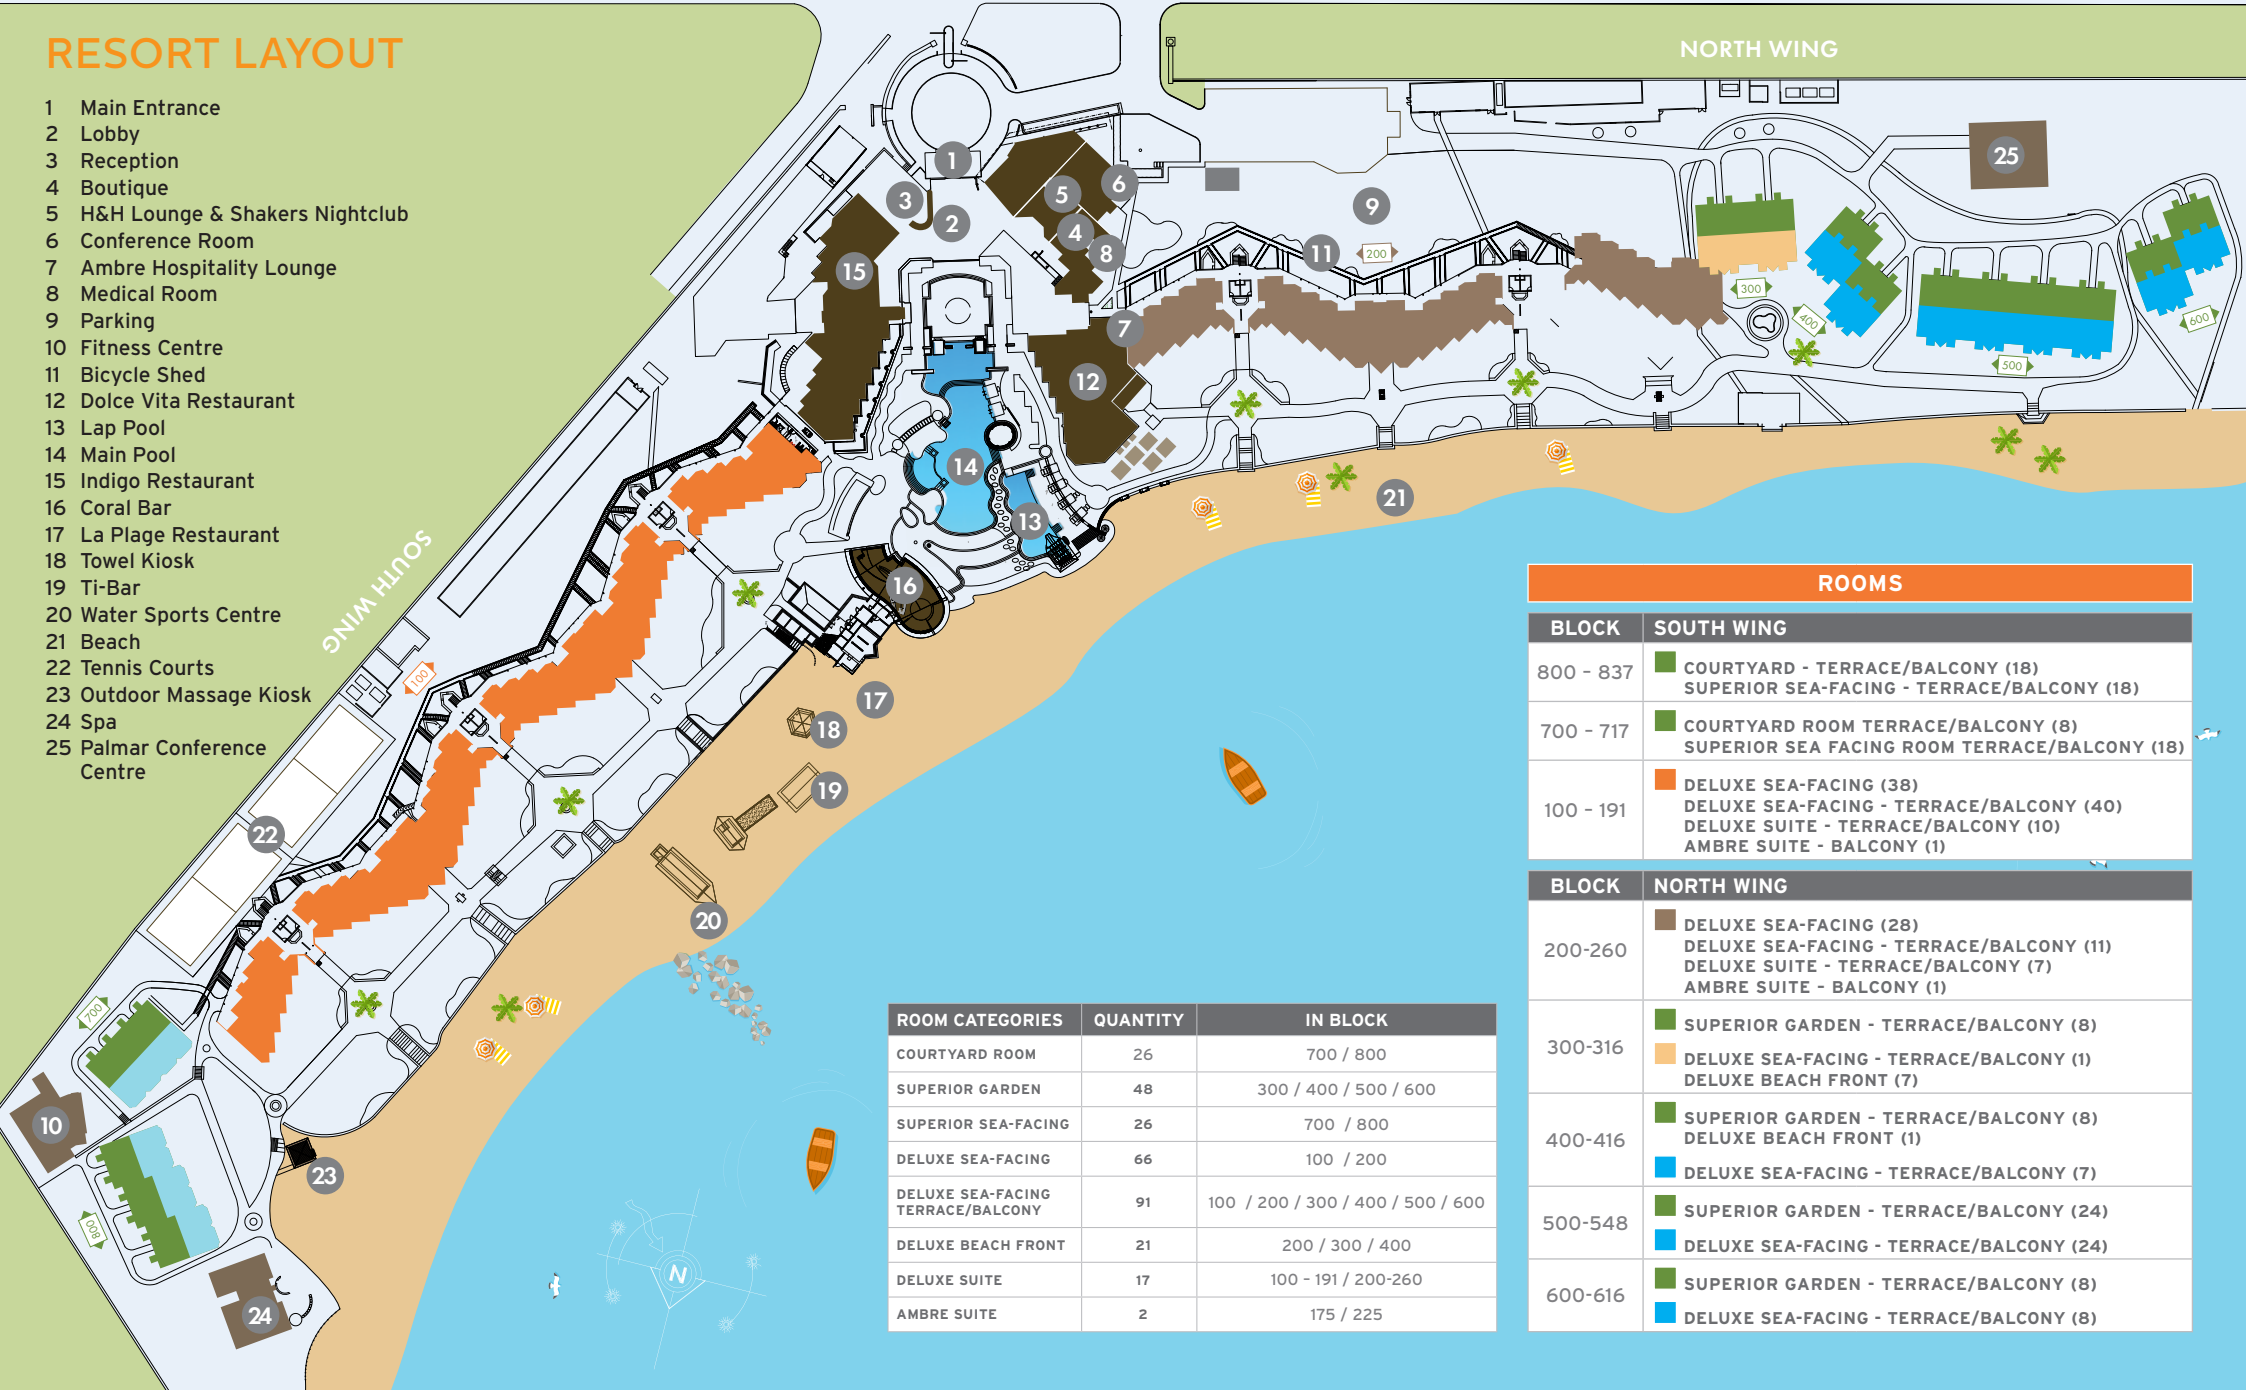

## RESORT LAYOUT

- 1 Main Entrance
- 2 Lobby
- 3 Reception
- 4 Boutique
- 5 H&H Lounge & Shakers Nightclub
- 6 Conference Room
- 7 Ambre Hospitality Lounge
- 8 Medical Room
- 9 Parking
- 10 Fitness Centre
- 11 Bicycle Shed
- 12 Dolce Vita Restaurant
- 13 Lap Pool
- 14 Main Pool
- 15 Indigo Restaurant
- 16 Coral Bar
- 17 La Plage Restaurant
- 18 Towel Kiosk
- 19 Ti-Bar
- 20 Water Sports Centre
- 21 Beach
- 22 Tennis Courts
- 23 Outdoor Massage Kiosk
- 24 Spa
- 25 Palmar Conference Centre

ROOM CATEGORIES	QUANTITY	IN BLOCK
COURTYARD ROOM	26	700 / 800
SUPERIOR GARDEN	48	300 / 400 / 500 / 600
SUPERIOR SEA-FACING	26	700 / 800
DELUXE SEA-FACING	66	100 / 200
DELUXE SEA-FACING TERRACE/BALCONY	91	100 / 200 / 300 / 400 / 500 / 600
DELUXE BEACH FRONT	21	200 / 300 / 400
DELUXE SUITE	17	100 - 191 / 200-260
AMBRE SUITE	2	175 / 225