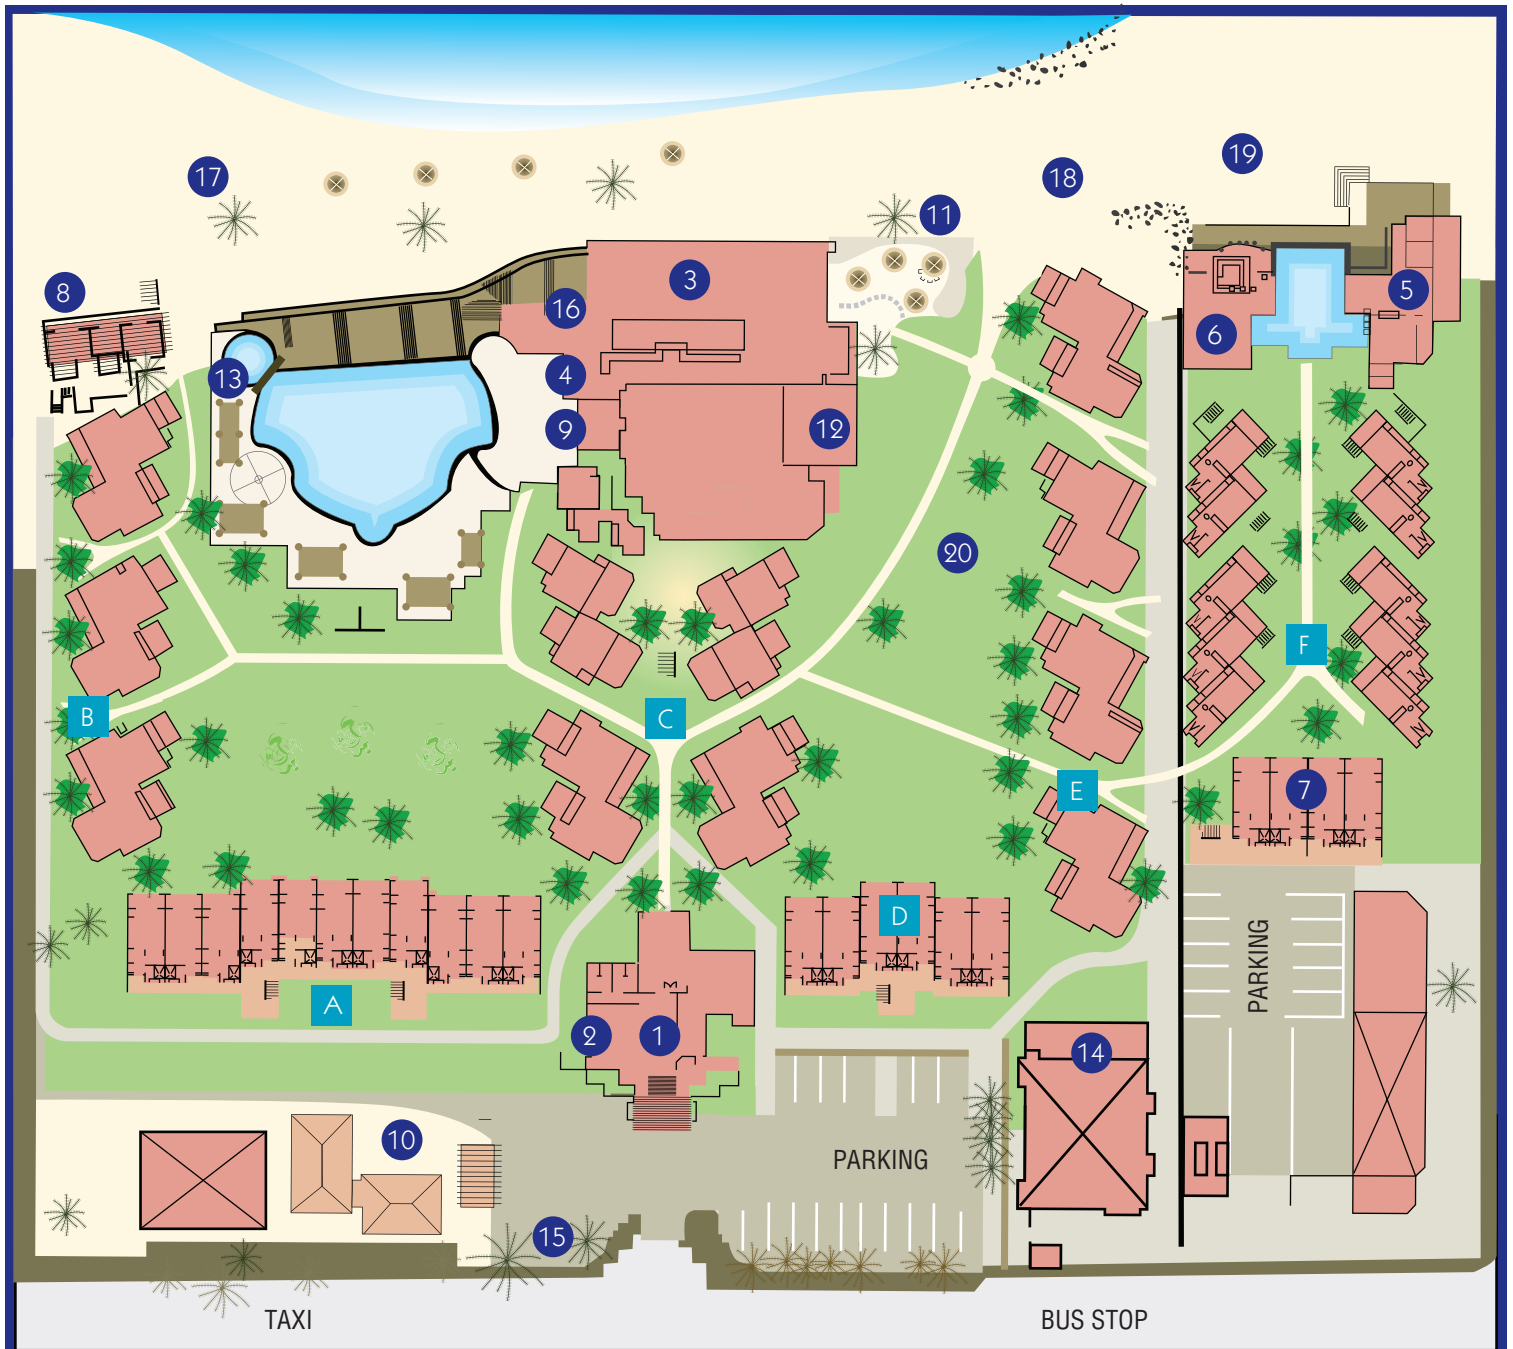

HOTEL MAP / PLAN DE L'HOTEL

- | | |
|---|----------------------|
| 1 Reception & Information | Ext 8007 |
| 2 Internet Corner / Coin Internet | |
| 3 Senses restaurant | Ext 8021 |
| 4 Footloose bar | Ext 8019 |
| 5 Sandy Lane Grill restaurant
(for reservations) | Ext 8021
Ext 8028 |
| 6 Lazy Pool bar | Ext 8028 |
| 7 Privilege rooms / Chambres Privilage | |
| 8 Seven Colours wellness lounge | Ext 8025 |
| 9 Blue Earth shop / Blue Earth boutique | Ext 8023 |
| 10 Gymnasium & Games /
Salle de remise en forme & Jeux | |
| 11 Kayak & pedalo area | |
| 12 Timomo kids club / Timomo mini club | Ext 8022 |
| 13 Kids pool / Piscine enfants | |
| 14 Laundry service area / Service de blanchisserie | Ext 8012 |

- | |
|---|
| 15 Bicycles corner / Coin bicyclettes |
| 16 Pancakes area / Coin crêpes |
| 17 Sunset area / Couché de soleil |
| 18 Barefoot wedding area / Mariage "Pied-nus" |
| 19 Private dinner moments / Diner intime
(lobster / langouste) |
| 20 Yoga area / Espace Yoga |

ROOM INDEX / SITUATION DES CHAMBRES

A : Rooms / chambres	1000
B : Rooms / chambres	2000
C : Rooms / chambres	3000
D : Rooms / chambres	4000
E : Rooms / chambres	5000
F : Rooms / chambres	6000