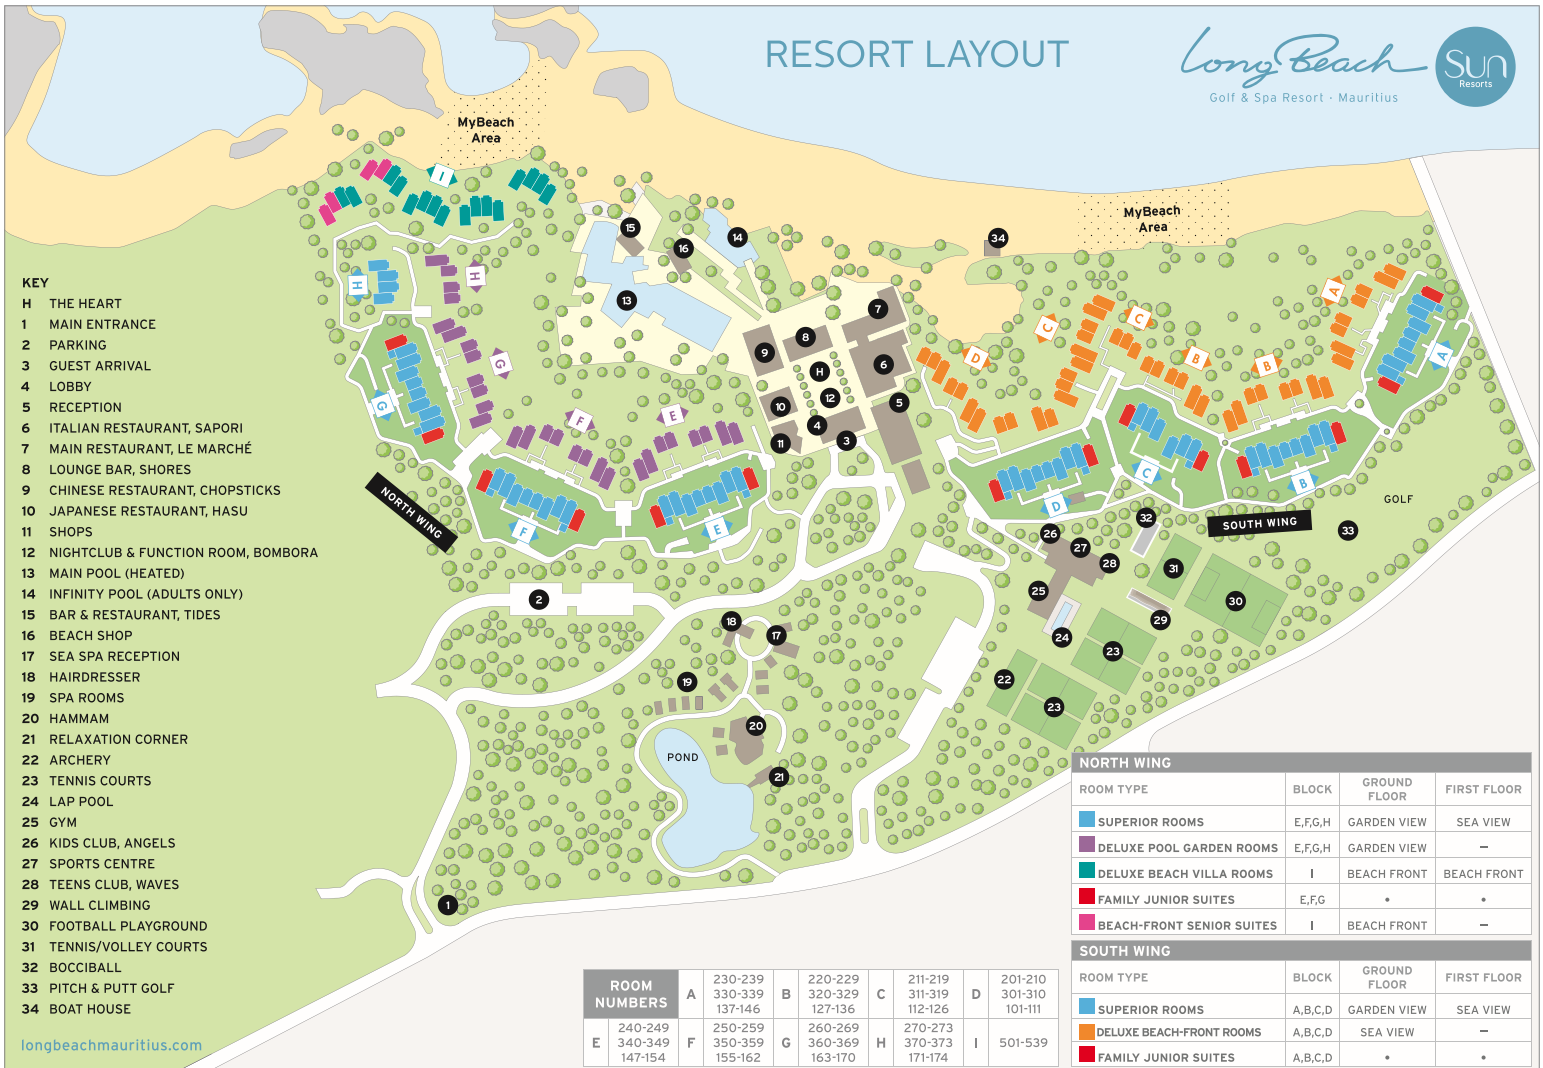

RESORT LAYOUT

- KEY**
- H THE HEART
 - 1 MAIN ENTRANCE
 - 2 PARKING
 - 3 GUEST ARRIVAL
 - 4 LOBBY
 - 5 RECEPTION
 - 6 ITALIAN RESTAURANT, SAPORI
 - 7 MAIN RESTAURANT, LE MARCHÉ
 - 8 LOUNGE BAR, SHORES
 - 9 CHINESE RESTAURANT, CHOPSTICKS
 - 10 JAPANESE RESTAURANT, HASU
 - 11 SHOPS
 - 12 NIGHTCLUB & FUNCTION ROOM, BOMBORA
 - 13 MAIN POOL (HEATED)
 - 14 INFINITY POOL (ADULTS ONLY)
 - 15 BAR & RESTAURANT, TIDES
 - 16 BEACH SHOP
 - 17 SEA SPA RECEPTION
 - 18 HAIRDRESSER
 - 19 SPA ROOMS
 - 20 HAMMAM
 - 21 RELAXATION CORNER
 - 22 ARCHERY
 - 23 TENNIS COURTS
 - 24 LAP POOL
 - 25 GYM
 - 26 KIDS CLUB, ANGELS
 - 27 SPORTS CENTRE
 - 28 TEENS CLUB, WAVES
 - 29 WALL CLIMBING
 - 30 FOOTBALL PLAYGROUND
 - 31 TENNIS/VOLLEY COURTS
 - 32 BOCCIBALL
 - 33 PITCH & PUTT GOLF
 - 34 BOAT HOUSE

ROOM NUMBERS	A	B	C	D	201-210
E	230-239 330-339 137-146	220-229 320-329 127-136	211-219 311-319 112-126	301-310 101-111	
F	250-259 350-359 155-162	260-269 360-369 163-170	270-273 370-373 171-174	501-539	

NORTH WING			
ROOM TYPE	BLOCK	GROUND FLOOR	FIRST FLOOR
 SUPERIOR ROOMS	E,F,G,H	GARDEN VIEW	SEA VIEW
 DELUXE POOL GARDEN ROOMS	E,F,G,H	GARDEN VIEW	-
 DELUXE BEACH VILLA ROOMS	I	BEACH FRONT	BEACH FRONT
 FAMILY JUNIOR SUITES	E,F,G	•	•
 BEACH-FRONT SENIOR SUITES	I	BEACH FRONT	-

SOUTH WING			
ROOM TYPE	BLOCK	GROUND FLOOR	FIRST FLOOR
 SUPERIOR ROOMS	A,B,C,D	GARDEN VIEW	SEA VIEW
 DELUXE BEACH-FRONT ROOMS	A,B,C,D	SEA VIEW	-
 FAMILY JUNIOR SUITES	A,B,C,D	•	•